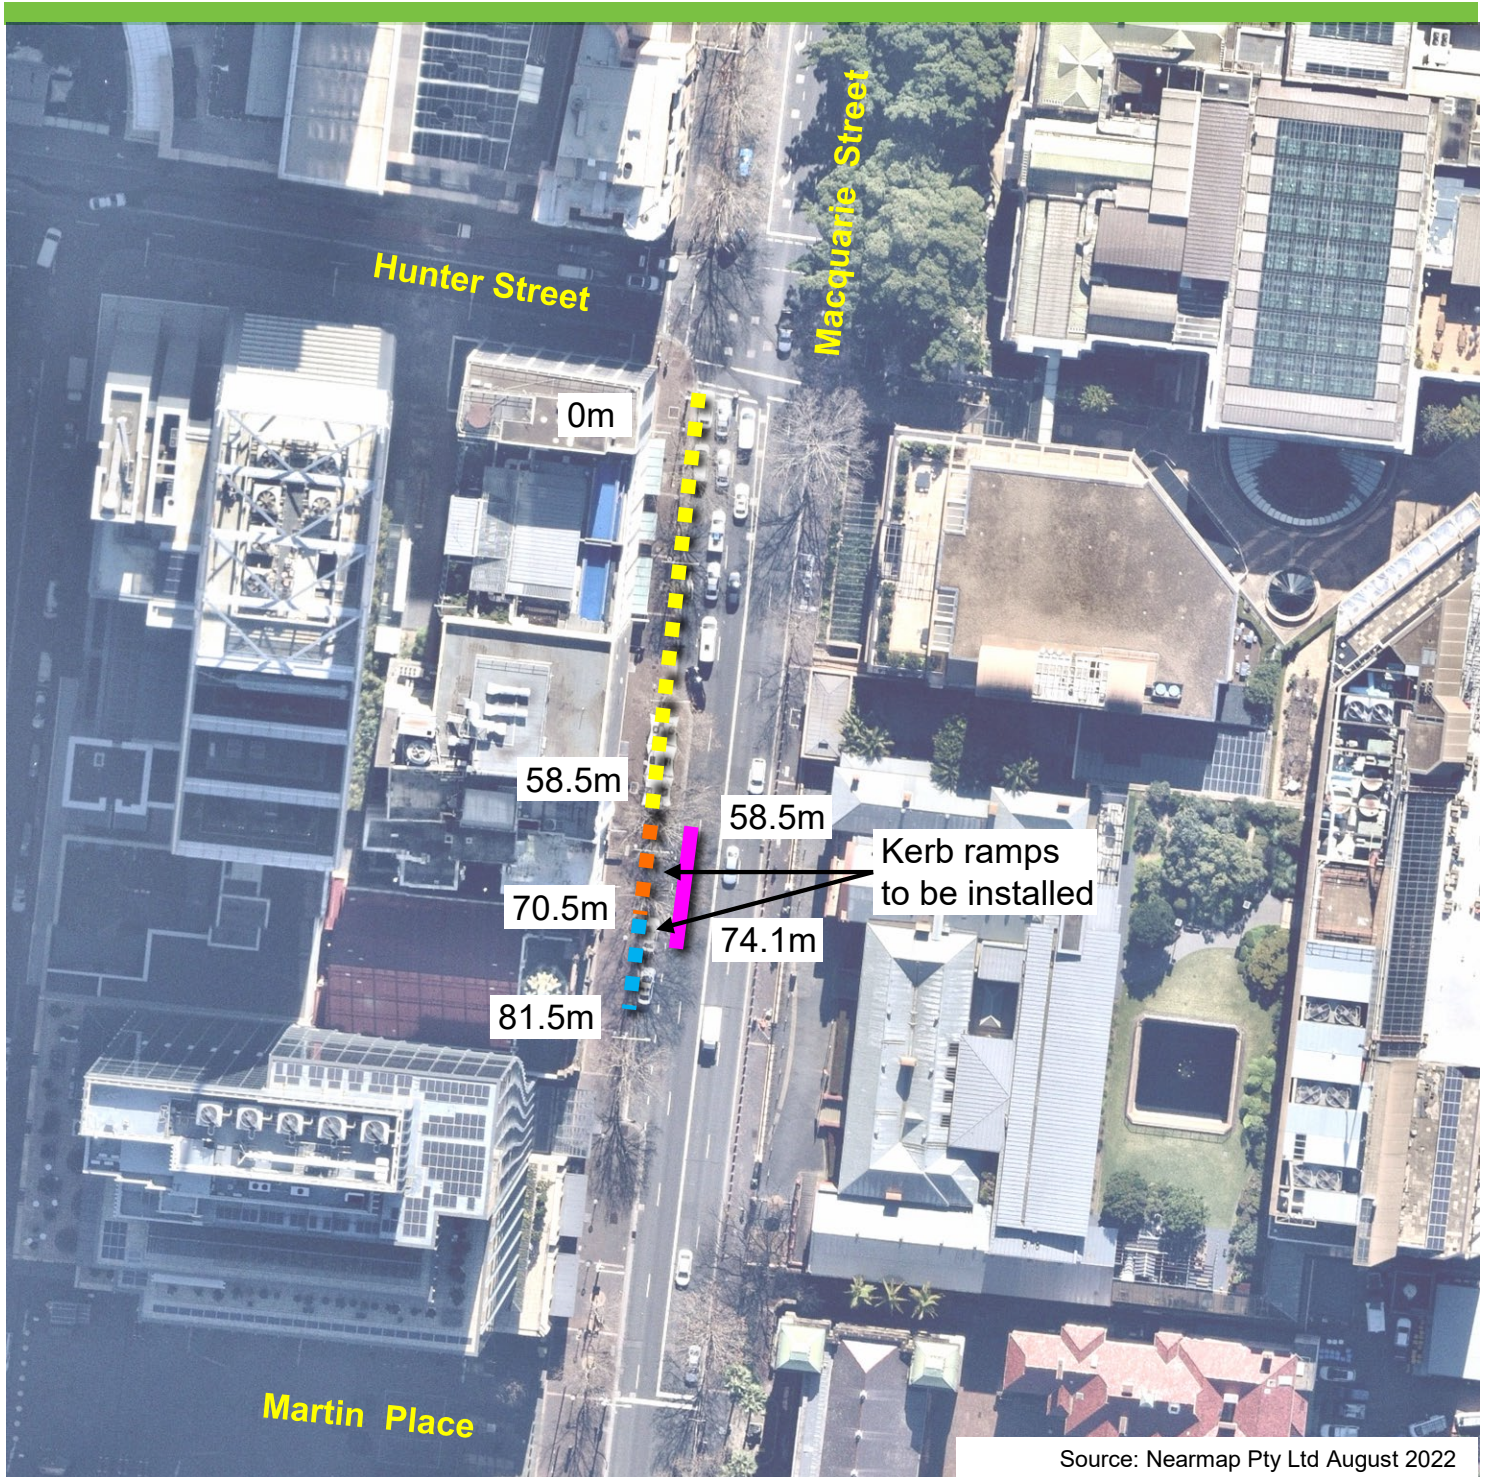

## Macquarie Street, Sydney Proposed parking changes

Source: Nearmap Pty Ltd August 2022

### Existing

- ■ ■ "No Stopping"
- ■ ■ "No Parking 7am-6pm Mon-Fri, 7am-2.30pm Sat Ambulance Vehicles Excepted"

### Existing

- ■ ■ "Loading Zone Ticket 7am-6pm Mon-Fri, 7-10am Sat" & "4P Ticket 6-10pm Mon-Fri, 10am-10pm Sat, 8am-10pm Sun & Public Holidays"